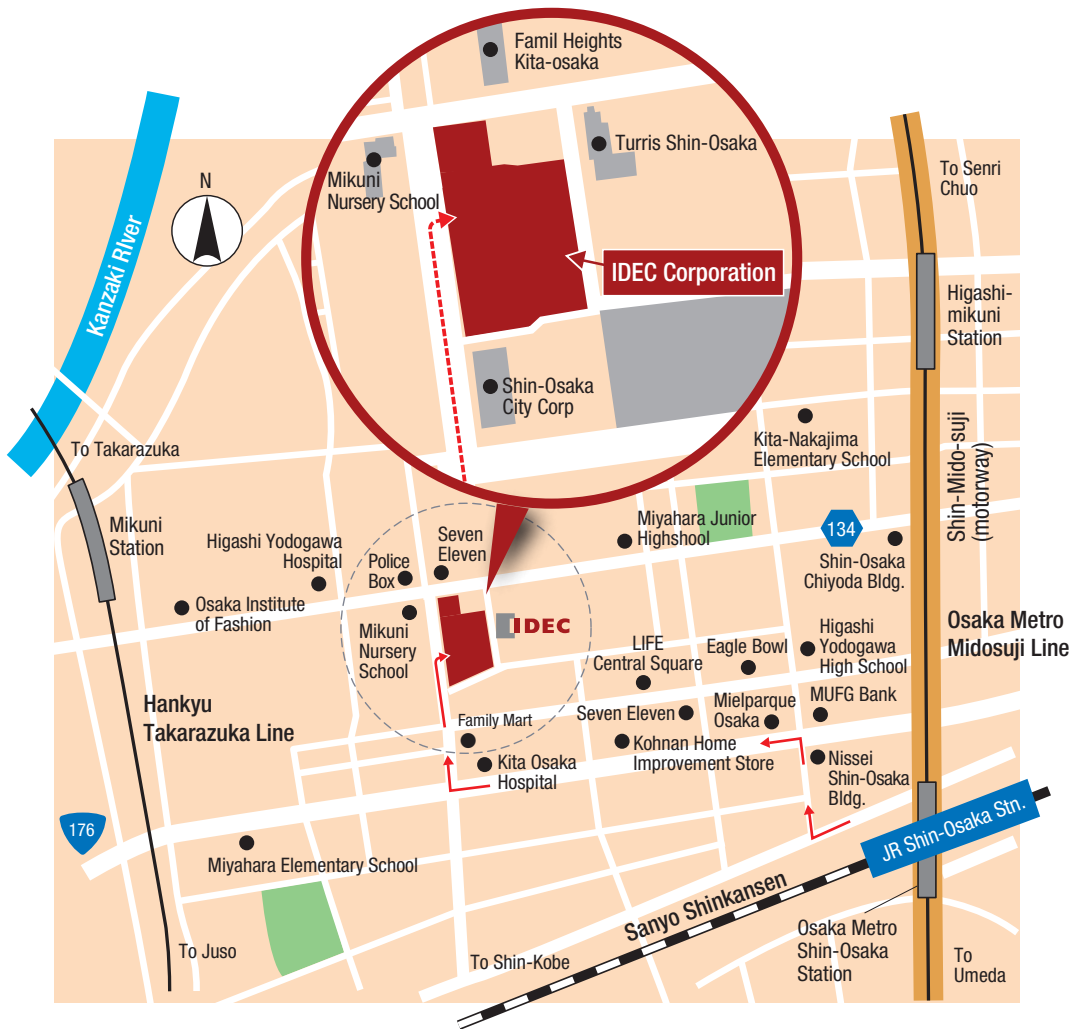

# IDEC Corporation Headquarters Access Map

## Location

2-6-64 Nishimiyahara, Yodogawa-ku, Osaka 532-0004 Japan

## How to get to IDEC Corporation

- Osaka Metro Shin-Osaka station: Exit 4, 15 mins. by walk
- JR Shin-Osaka station: North Exit, 20 mins. by walk (through Exit 4 of Osaka Metro Shin-Osaka station)
- Hankyu Takarazuka Line Mikuni station: Central Exit, 15 mins. by walk